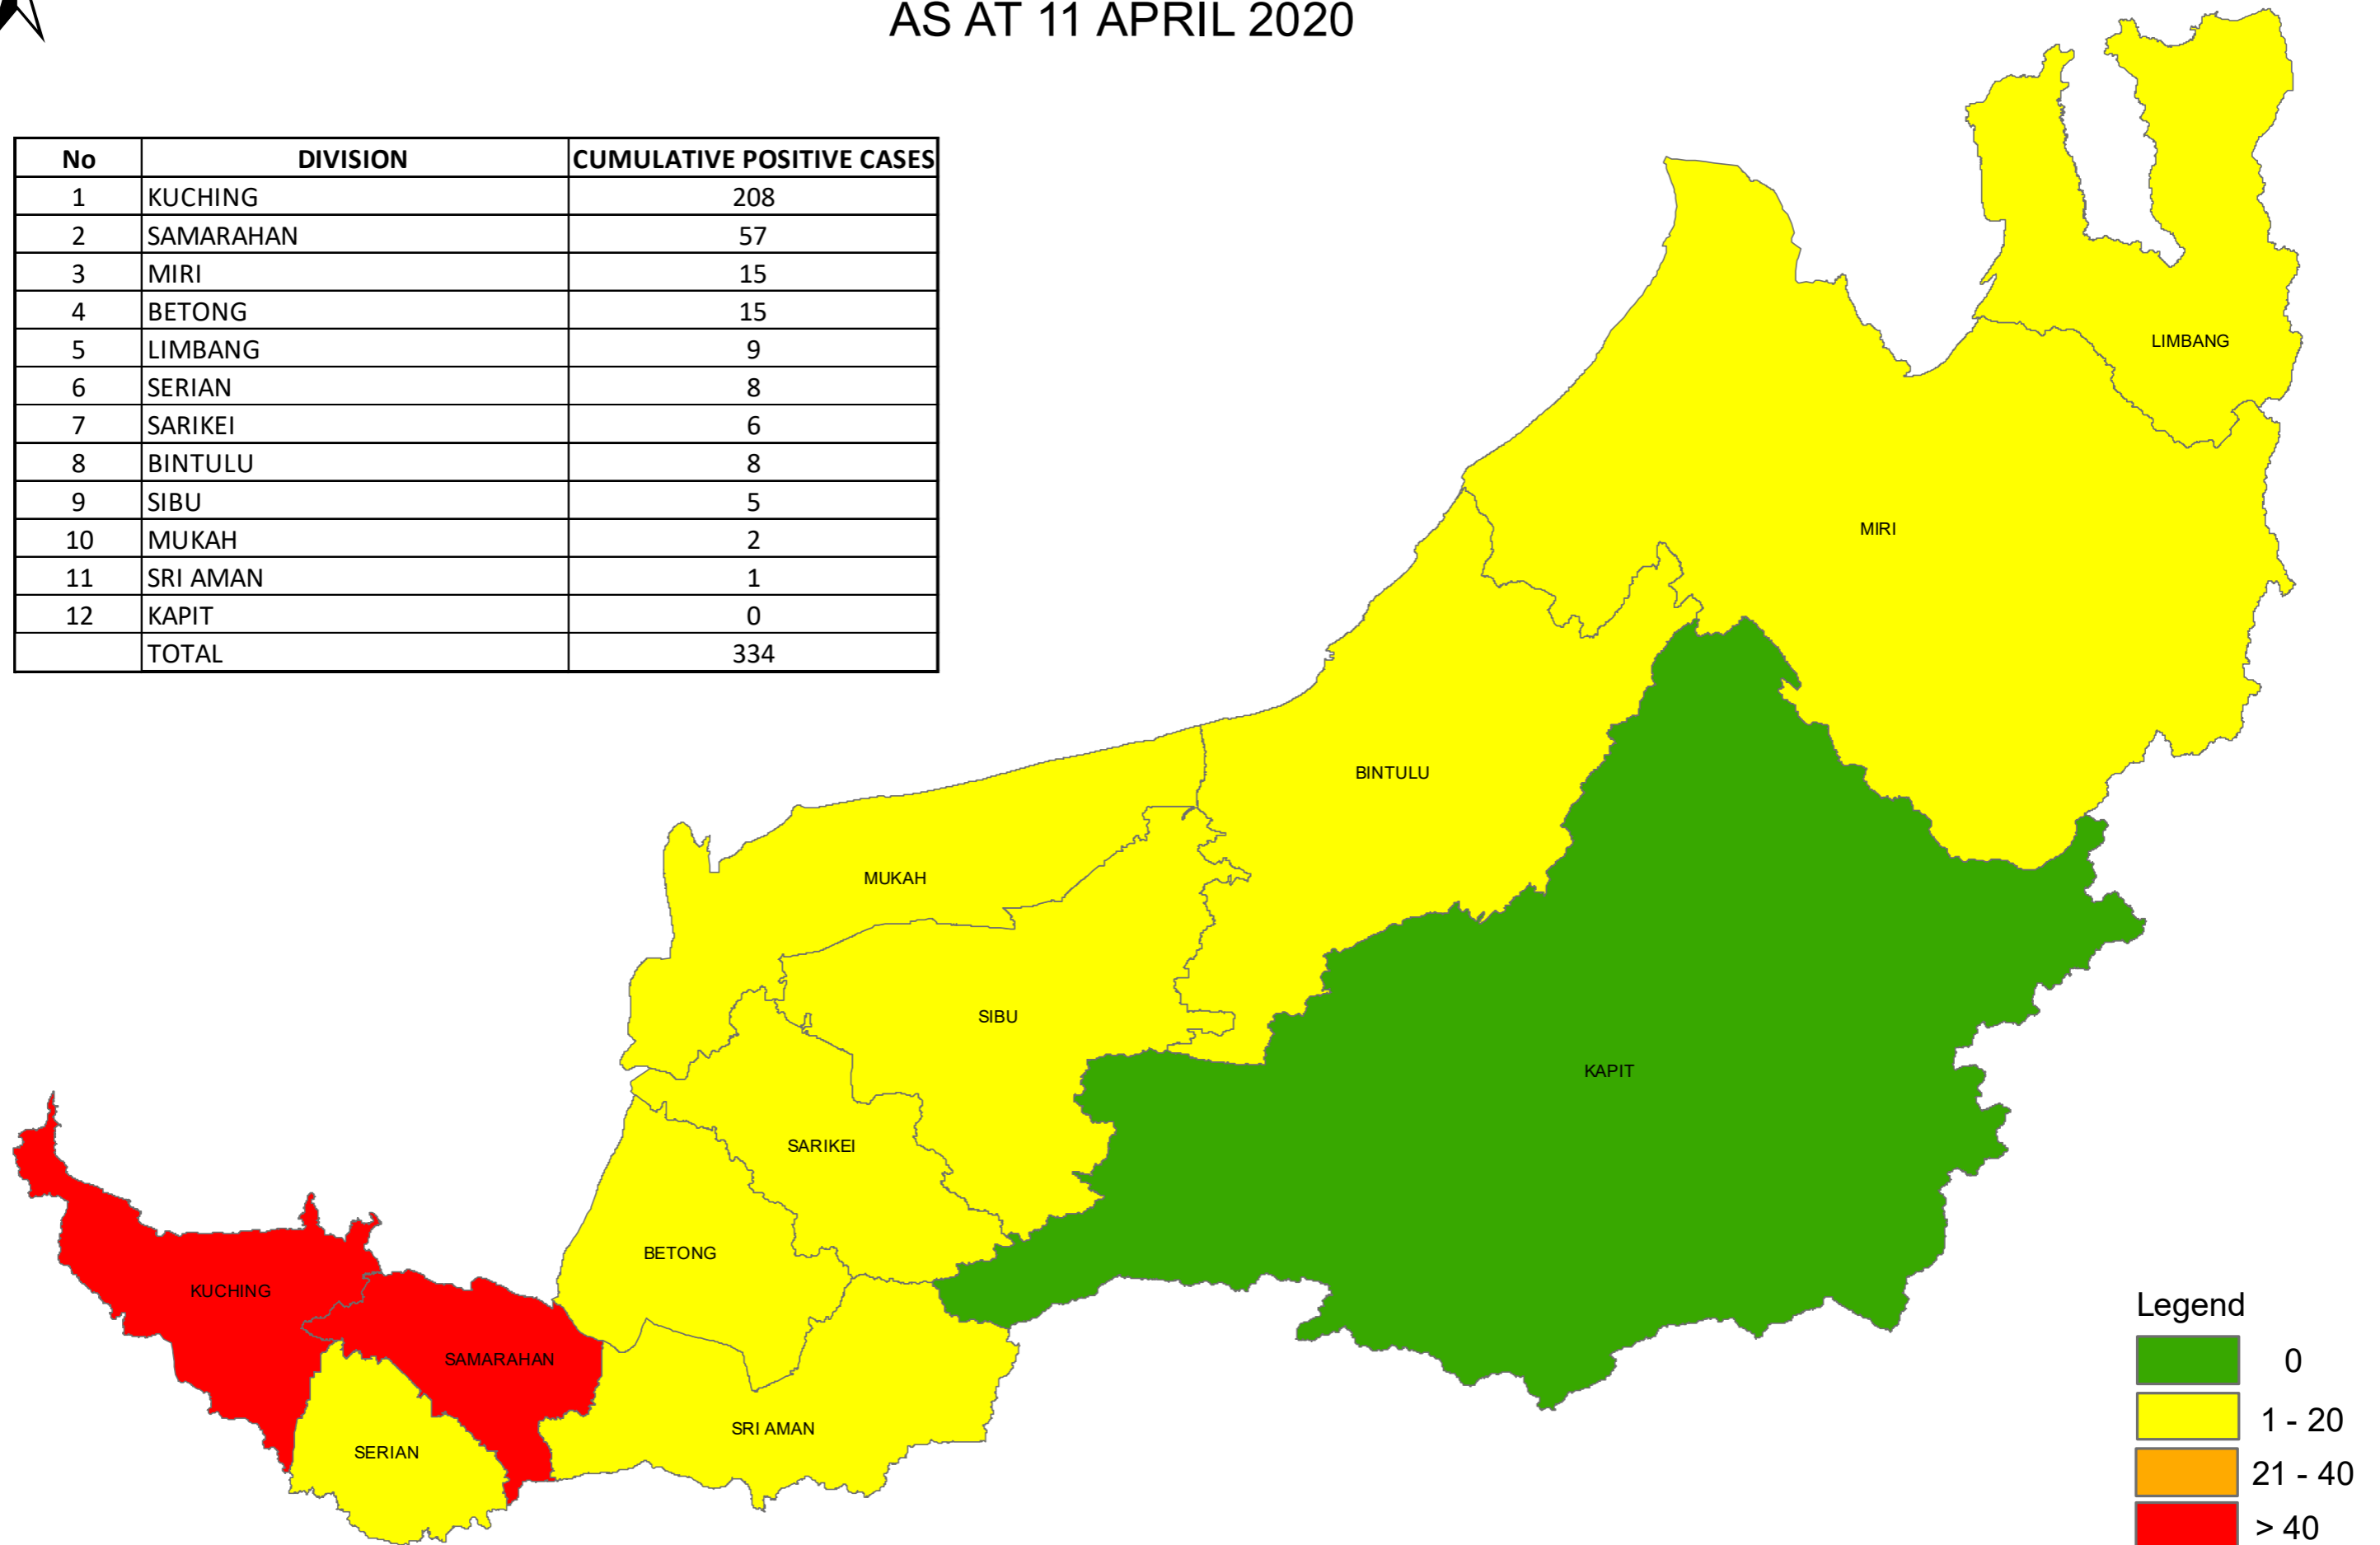

COVID-19 POSITIVE CASES MAP DIVISION, SARAWAK AS AT 11 APRIL 2020

No	DIVISION	CUMULATIVE POSITIVE CASES
1	KUCHING	208
2	SAMARAHAN	57
3	MIRI	15
4	BETONG	15
5	LIMBANG	9
6	SERIAN	8
7	SARIKEI	6
8	BINTULU	8
9	SIBU	5
10	MUKAH	2
11	SRI AMAN	1
12	KAPIT	0
	TOTAL	334

DATE : 11.04.2020